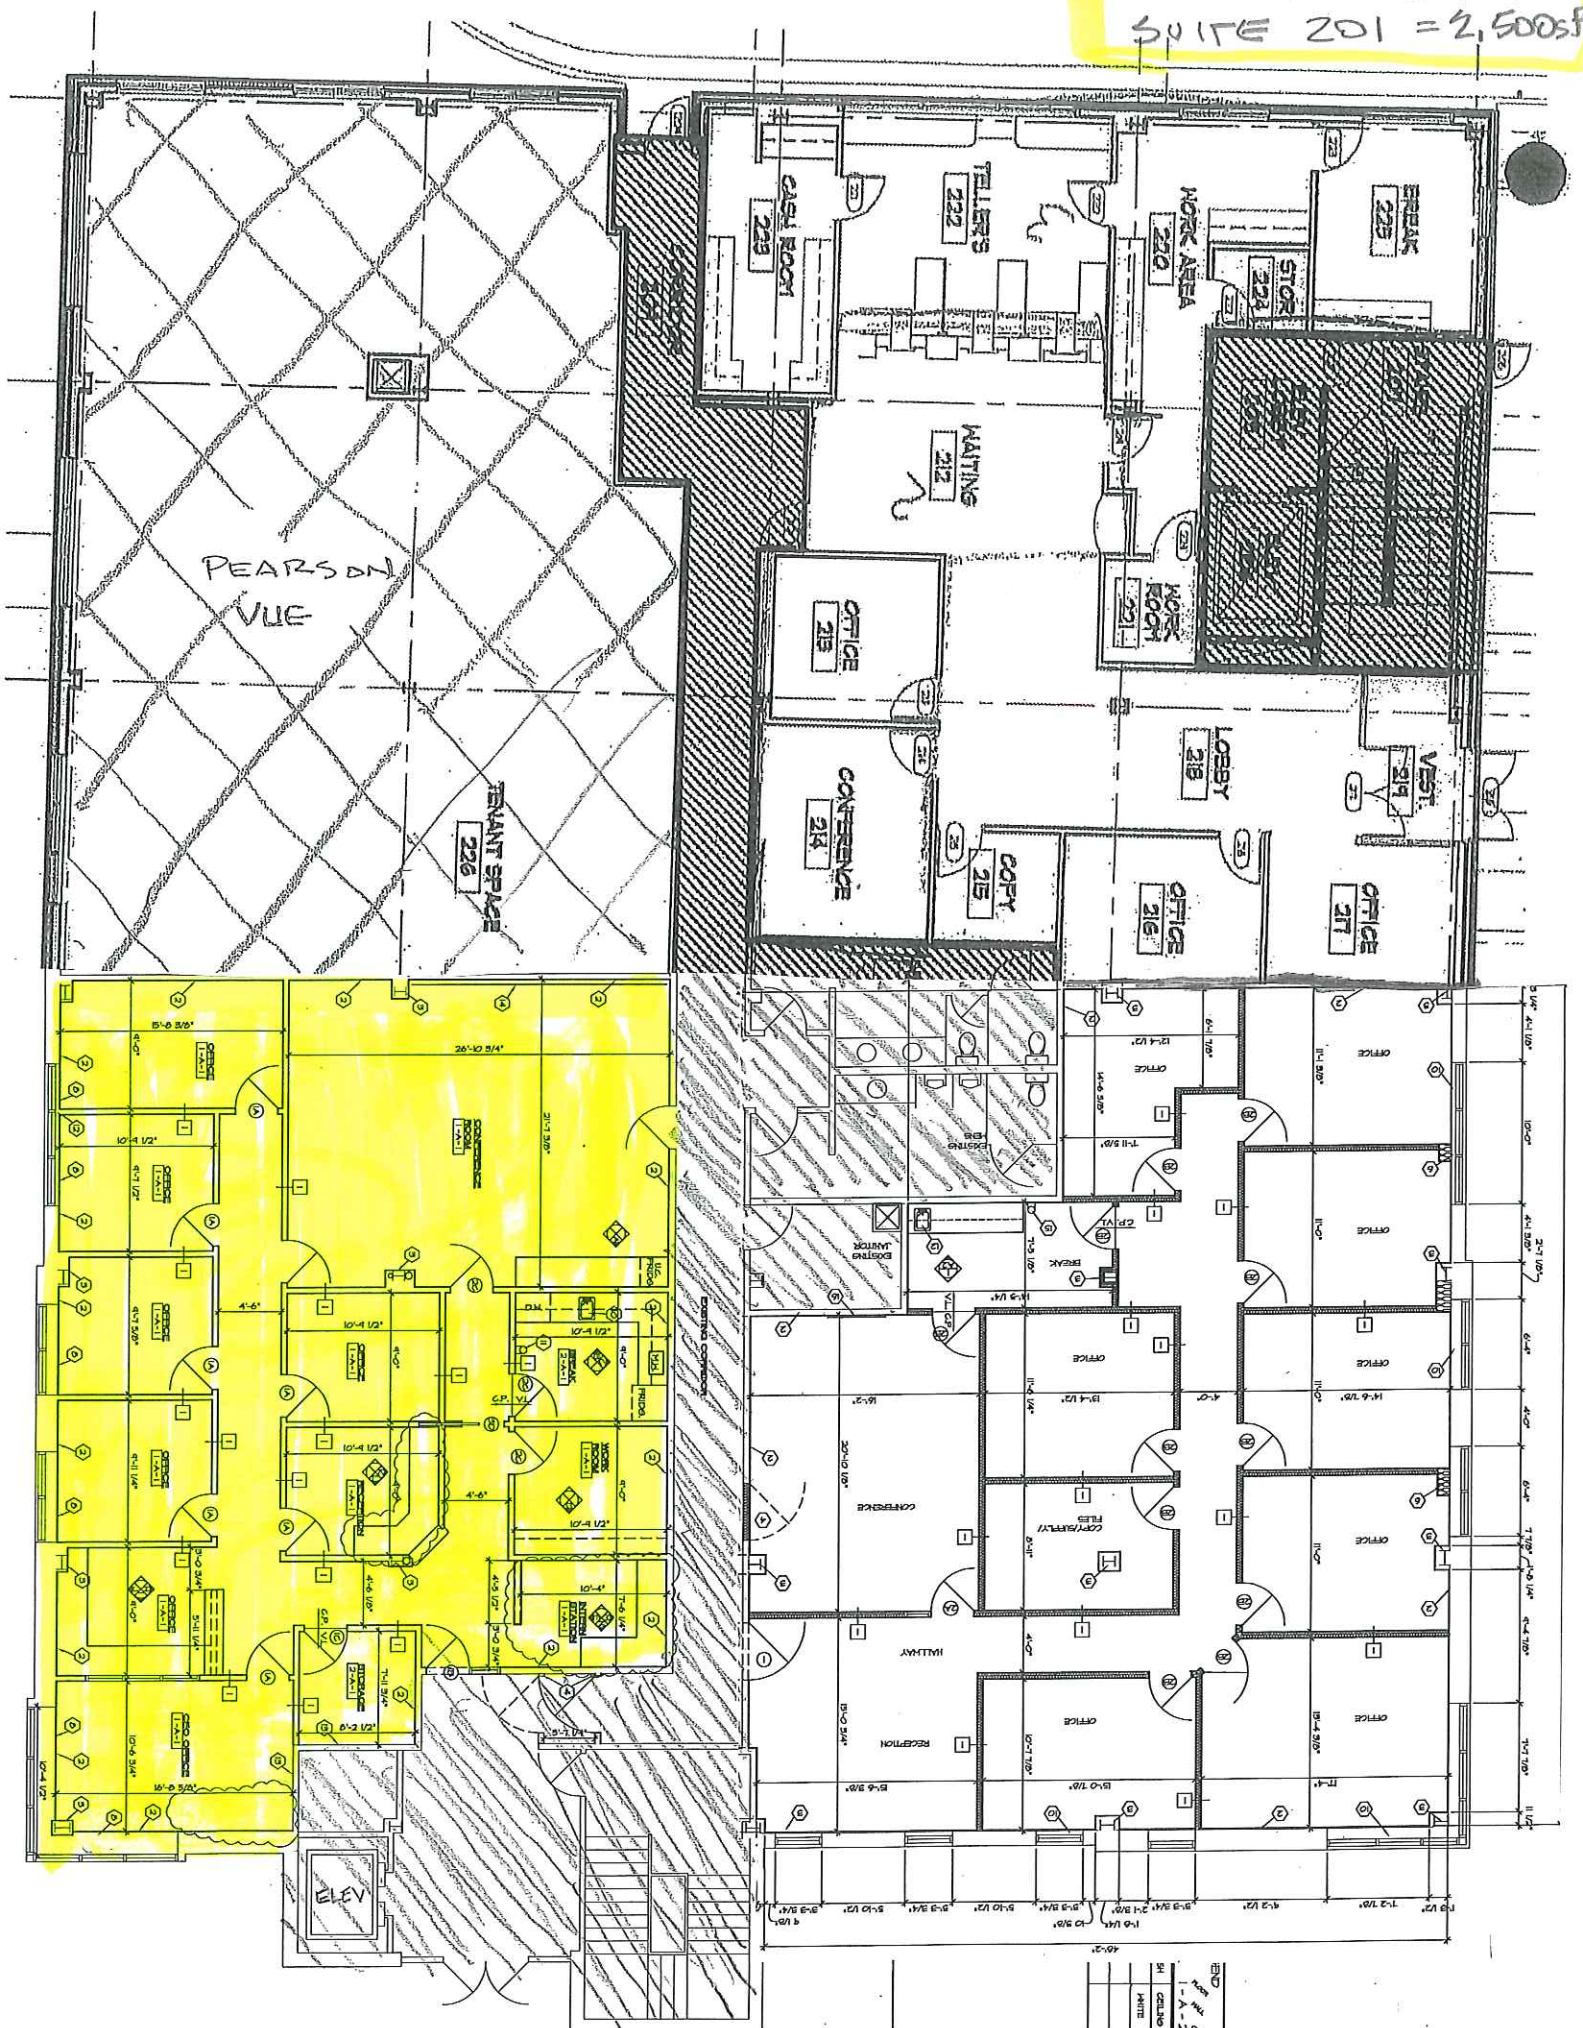

1700 EAST POINTE,
SUITE 201 = 2,500SF