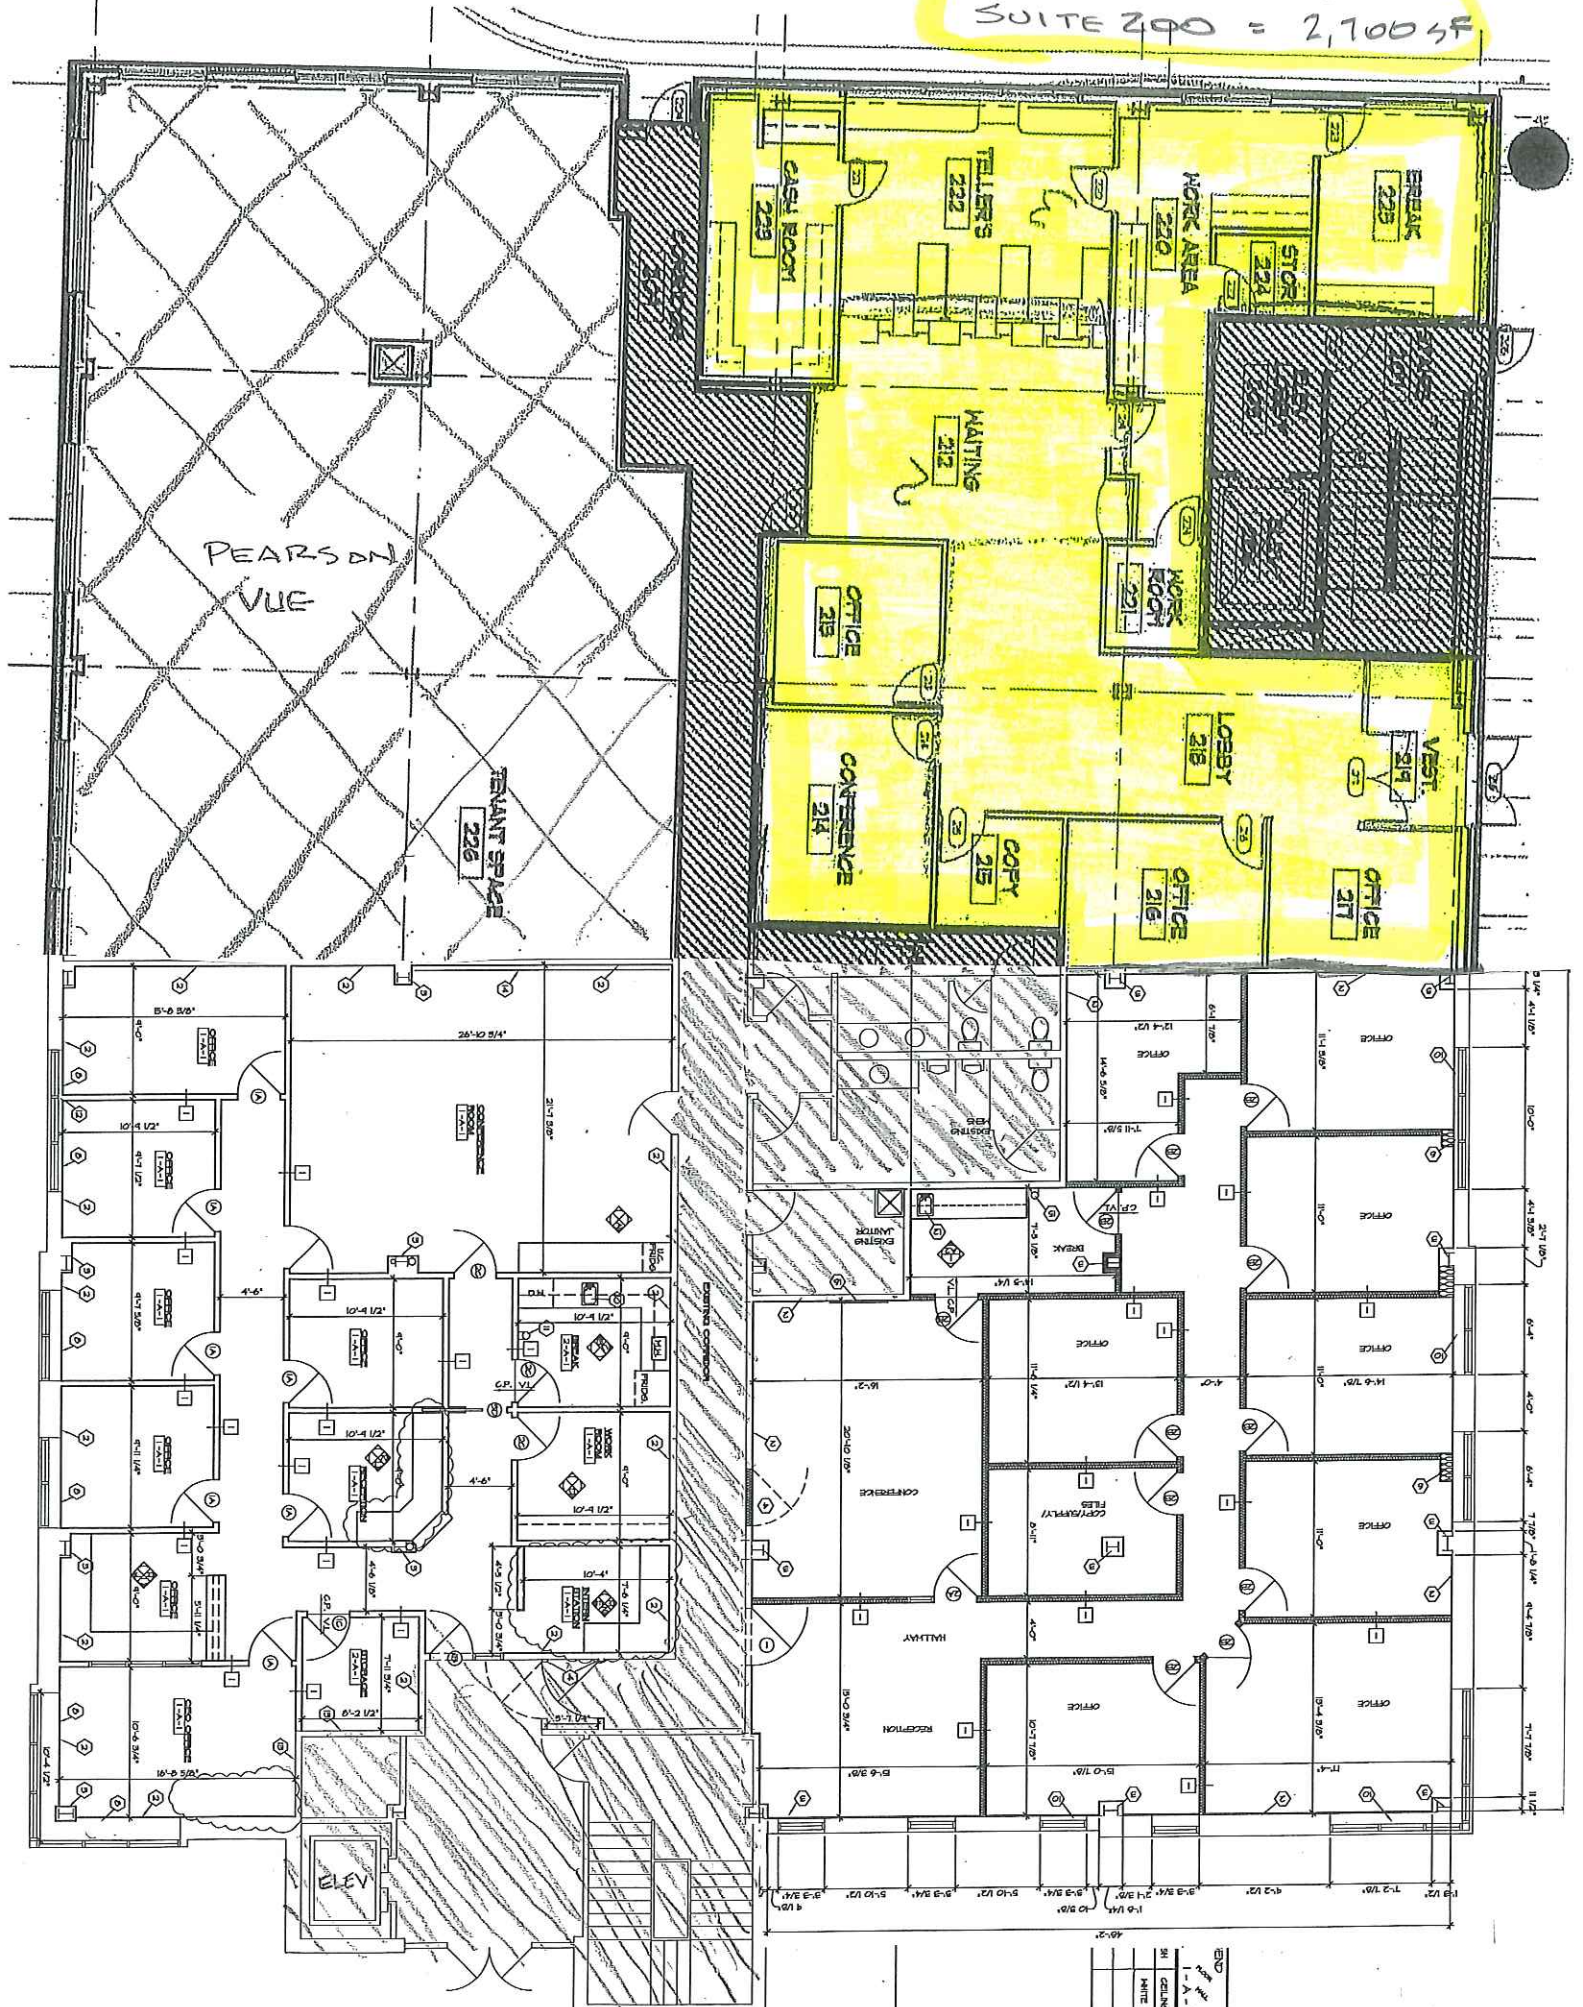

1700 EAST POINTE
SUITE 200 = 2,100 SF

FINISH	CONCRETE
WALL	PAINT
FLOOR	PAINT
CEILING	PAINT
DOOR	PAINT
WINDOW	PAINT