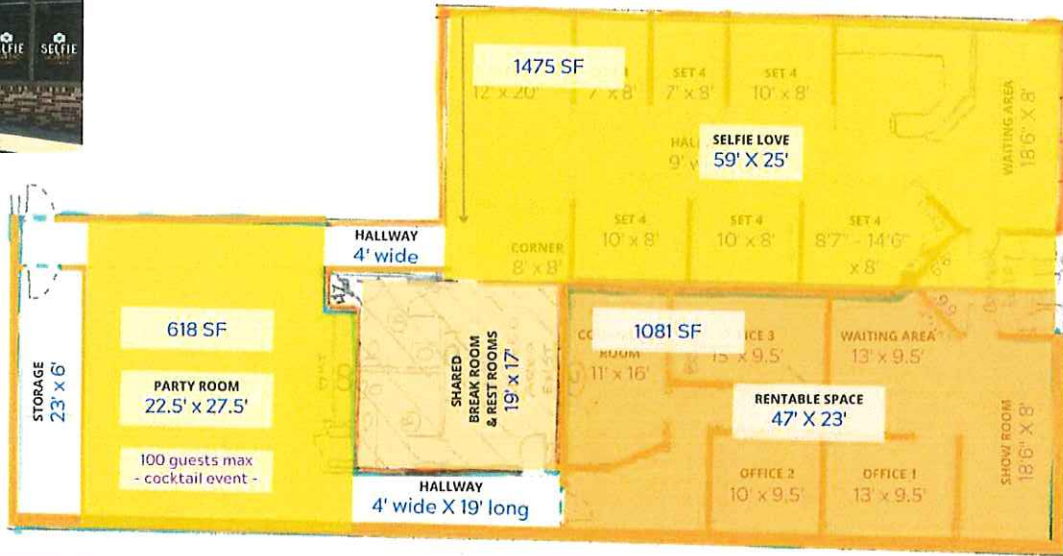

rice

804 Locust St
Columbia, MO 65201

rice

SHARED SPACE

REMOVE WALLS

CURRENT / NEW WALLS

(A) MOVE BATHROOM DOORS

(B) NEW COUNTER WITH SINK

(I) SEAL CONCRETE FOR REPAINTING

(J) REMOVE ALL DESK IN THE INTERNAL ROOMS

804 Locust St
Columbia, MO
65201